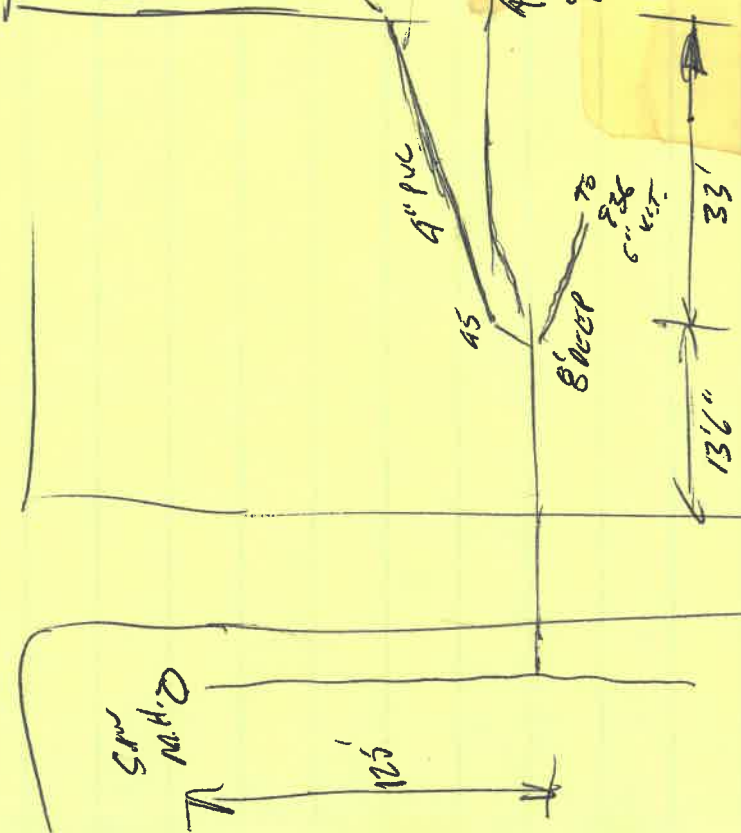

945 DACCETT

C.O. 2' SOUTH OF
MOUTH CANON
OF HOUSE
90" DEEP

DACCETT